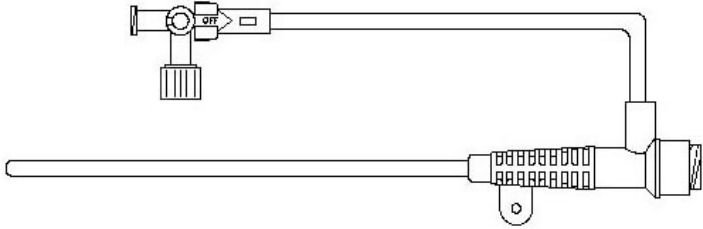

Product Code	Description	Units Per Box
--------------	-------------	---------------

## Introducers

496064	<b>4F x 5.75cm</b> Pedi-Kit With 0.021" x 40cm ST, FC, S.S. Guide Wire	10
496065	<b>5F x 5.75cm</b> Pedi-Kit With 0.025" x 40cm ST, FC, S.S. Guide Wire	10
496066	<b>6F x 5.75cm</b> Pedi-Kit With 0.032" x 40cm ST, FC, S.S. Guide Wire	10
496067	<b>7F x 5.75cm</b> Pedi-Kit With 0.032" x 40cm ST, FC, S.S. Guide Wire	10